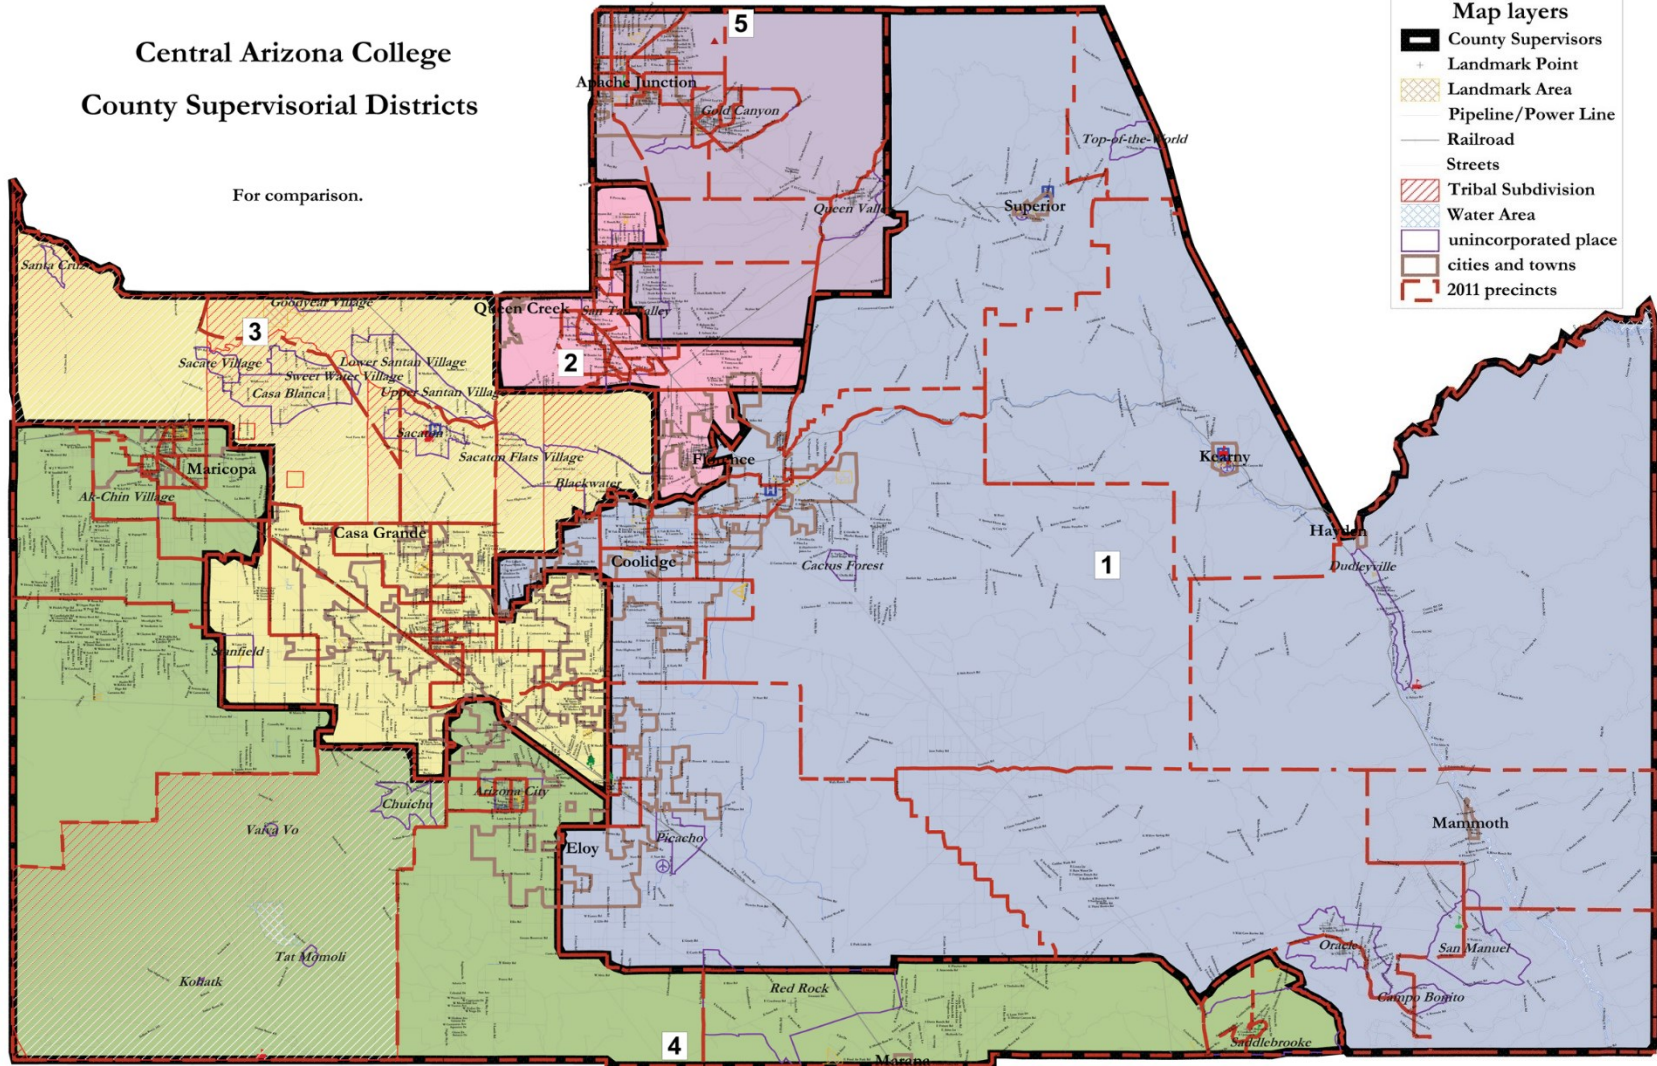

Central Arizona College County Supervisorial Districts

For comparison.

- Map layers**
- County Supervisors
 - Landmark Point
 - Landmark Area
 - Pipeline/Power Line
 - Railroad
 - Streets
 - Tribal Subdivision
 - Water Area
 - unincorporated place
 - cities and towns
 - 2011 precincts

District 1
Gladys Christensen
Term Expires 2024

District 2
Vacant

District 3
Rick Gibson Term
Expires 2020

District 4
Dan Miller
Term Expires 2022

District 5
Dave Waldron
Term Expires 2020